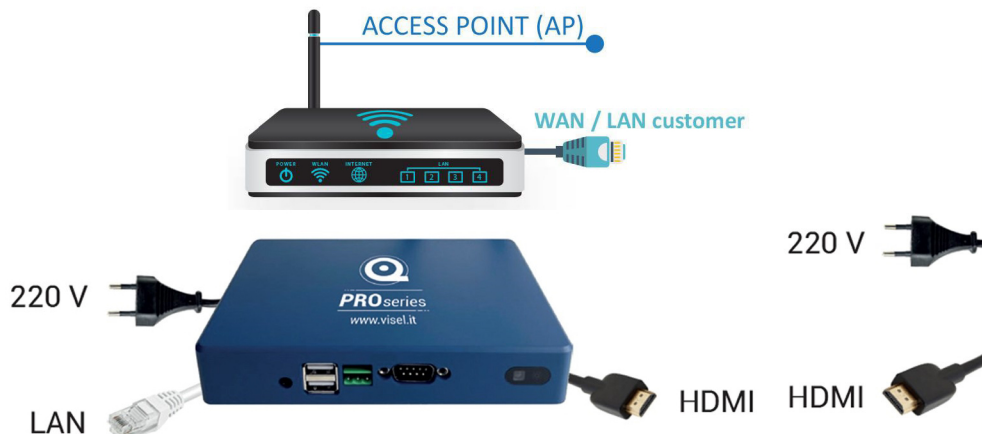

Schema installazione Q-RETAIL PRO - Client virtuale